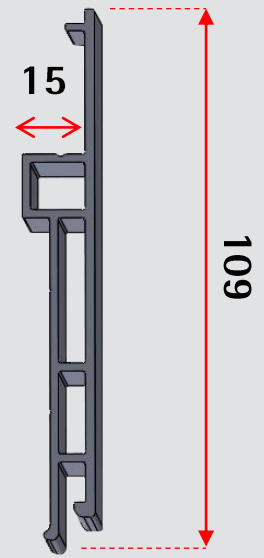

# Stretch Fabric Light

Stretch Fabric Profile

**Model no :** DLTSTRDRF-15

Stretch Fabric luminous ceiling liberates you from the constraints of conventional ceiling design so you're free to pursue uncluttered minimalistic visions – and transform any interior into one cohesive space with beautiful homogeneous light.

## 6 - CCT

5700K

Construction		Light Distribution	155°
Dimensions	Profile W=15mm, H=109.9mm Thickness=2mm	Dimming	NON-Dimmable/ Dali-2 Dimmable
Efficacy	100 lm/Sqft	Housing Finish	N.A
CRI	≥80	Led Module	15W/Sqft
Mounting	Recessed	CCT	5700K
Life Span	L70 ≥60000H	Input Voltage	220-240 Vac
UGR	≤19	Power Factor (PF)	0.95
		McAdam	3rd