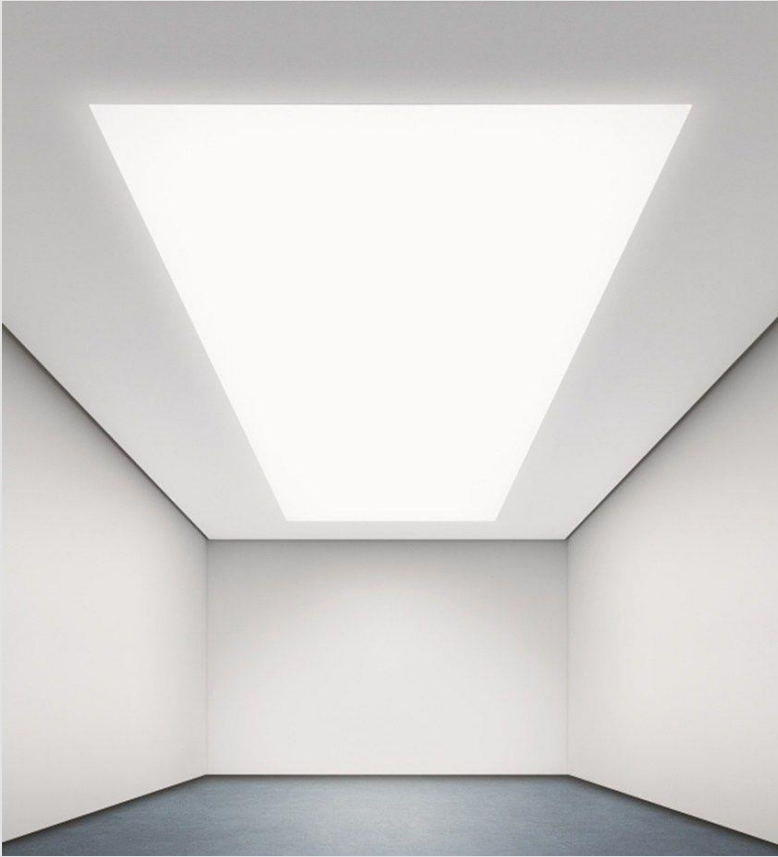

# Stretch Fabric Light

Stretch Fabric Profile

**Model no :** DLTSTRDRF-15

Stretch Fabric luminous ceiling liberates you from the constraints of conventional ceiling design so you're free to pursue uncluttered minimalistic visions – and transform any interior into one cohesive space with beautiful homogeneous light.